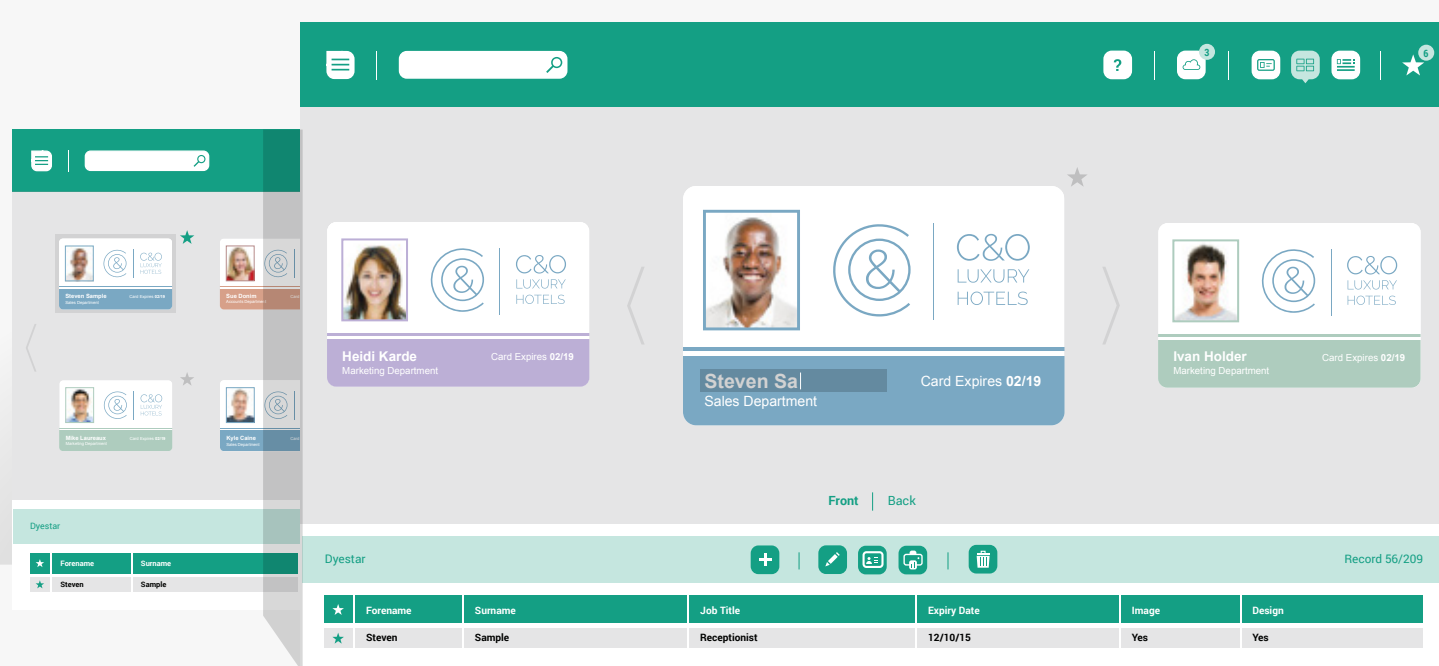

**Printing In 5 Minutes With The Set-Up Wizard**

The easy step by step EasyBadge Wizard allows you to quickly create the database and a fantastic looking ID card design all in a matter of minutes

**EasyBadge App For Mobile & Tablet**

Remove the headache of image capture with the EasyBadge app. Connect your app to the EasyBadge database using a unique code and records can be added or edited, photos captured and sent in seconds from anywhere in the world.

**Simplicity Of Use With Stress Free Software**

With multiple ways to view the ID records you can choose how you use the software. On card editing allows for easier and faster editing of cards meaning more time to get on with your other tasks.