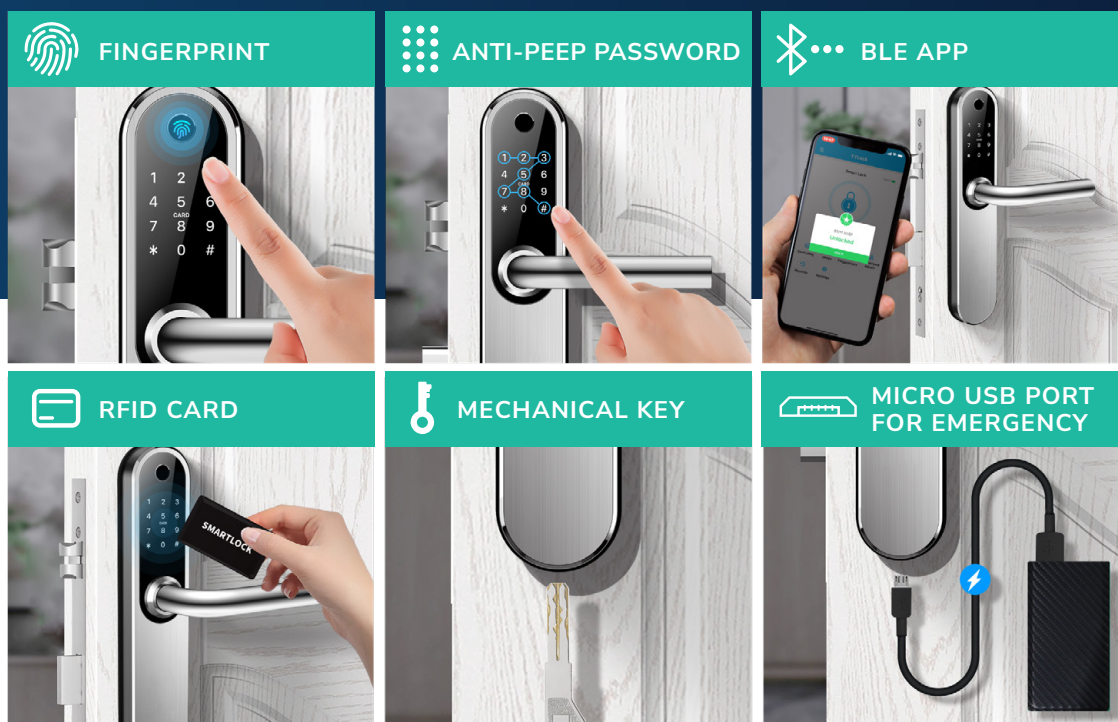

## Deluxe Smart Lock

AT LAST, A SMART LOCK THAT  
LOOKS FANTASTIC ON ALL DOORS!

### WORKS WITH

- ✓ Lift Lever multi-point locks
- ✓ Slam multi-points
- ✓ Euro Din mortice latches
- ✓ Standard mortice latches
- ✓ Sliding doors, with hook latch

---

24/7 check-in, send your guest a  
pin code, ekey or give them a fob.

# Deluxe Design

Designed to work with lift lever and slam multi-point lock mechanisms and euro din mortice latches.

- ➔ 60mm wide
- ➔ IP55 rating
- ➔ Stainless steel construction
- ➔ 4 x AAA batteries (*not included*)
- ➔ Door thickness: 44mm – 65mm\*
- ➔ Works with lift lever & slam Multipoints
- ➔ 1 year warranty
- ➔ Battery Life: 10,000 operations
- ➔ Reversible handles
- ➔ Emergency ext. battery input
- ➔ Voice lock status verification
- ➔ Works with most mortice latches
- ➔ One universal size fits 72mm, 85mm & 92mm centre locks

# Multi-credential

Versatility built in, with 6 methods of entry you will never get locked out. NFC on Android is also supported.