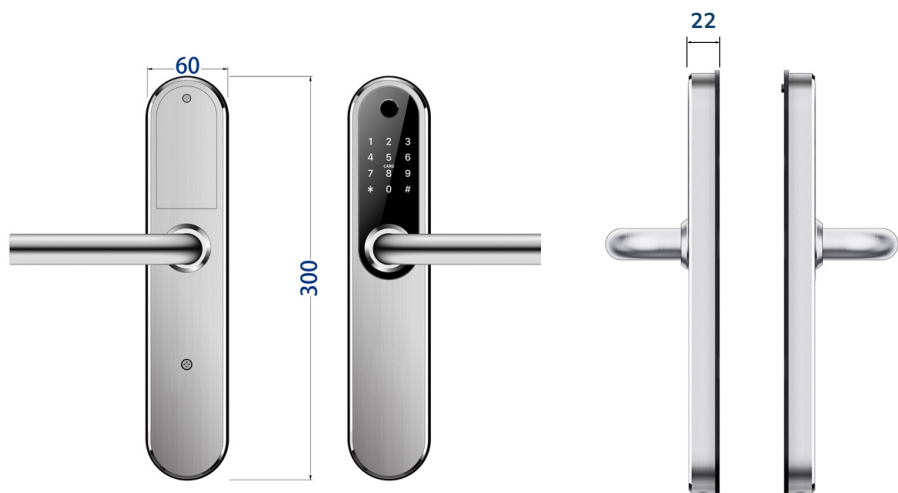

The Deluxe is a Bluetooth lock & is supplied with a Wi-Fi bridge and power adapter, enabling control of the lock from anywhere in the World.

Powered by the free TTLock Android & IOS app, smartphone and desktop versions available.

# Dimensions